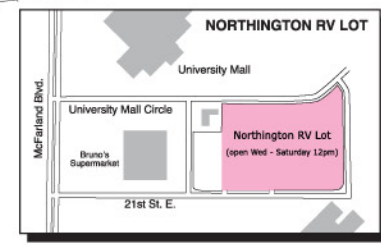

FREE RV PARKING LOT

Northington RV Lot
(No reservations Required)

Open - Wednesday through Saturday 12pm.
No hookups or services available. Lot will not be manned.

Lurleen Wallace Blvd.

To I-20/59
EXIT 79
Coaling Univ. Blvd
(Cottondale)

To I-20/59
EXIT 73
McFarland Blvd.

SUPER 6 CHAMPIONSHIPS RV PARKING

University Mall