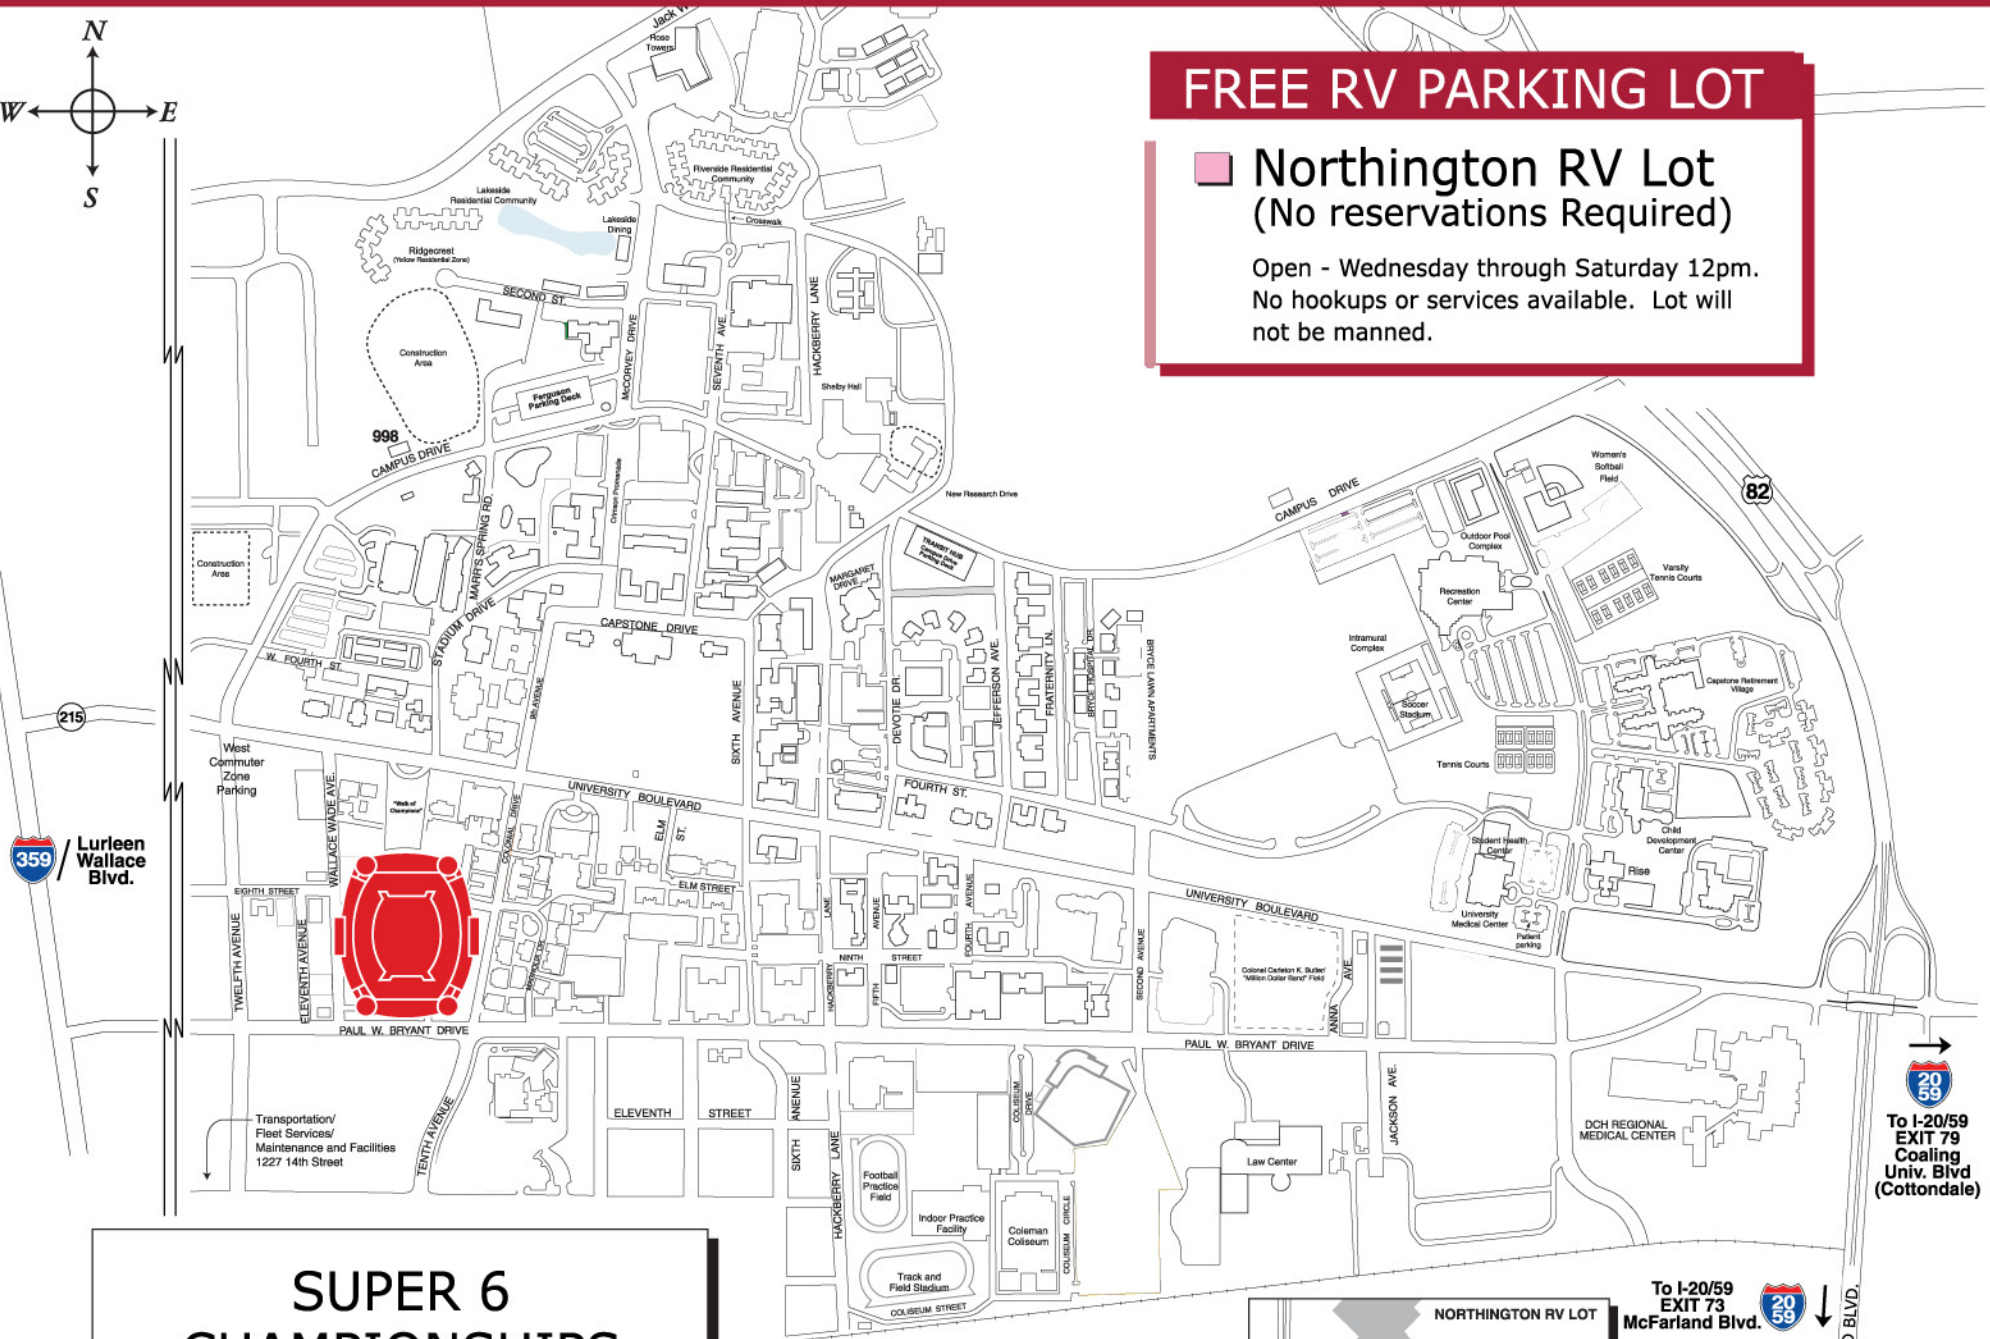

FREE RV PARKING LOT

Northington RV Lot
(No reservations Required)

Open - Wednesday through Saturday 12pm.
No hookups or services available. Lot will not be manned.

Lurleen Wallace Blvd.

To I-20/59
EXIT 79
Coaling Univ. Blvd
(Cottondale)

To I-20/59
EXIT 73
McFarland Blvd.

SUPER 6 CHAMPIONSHIPS RV PARKING

University Mall